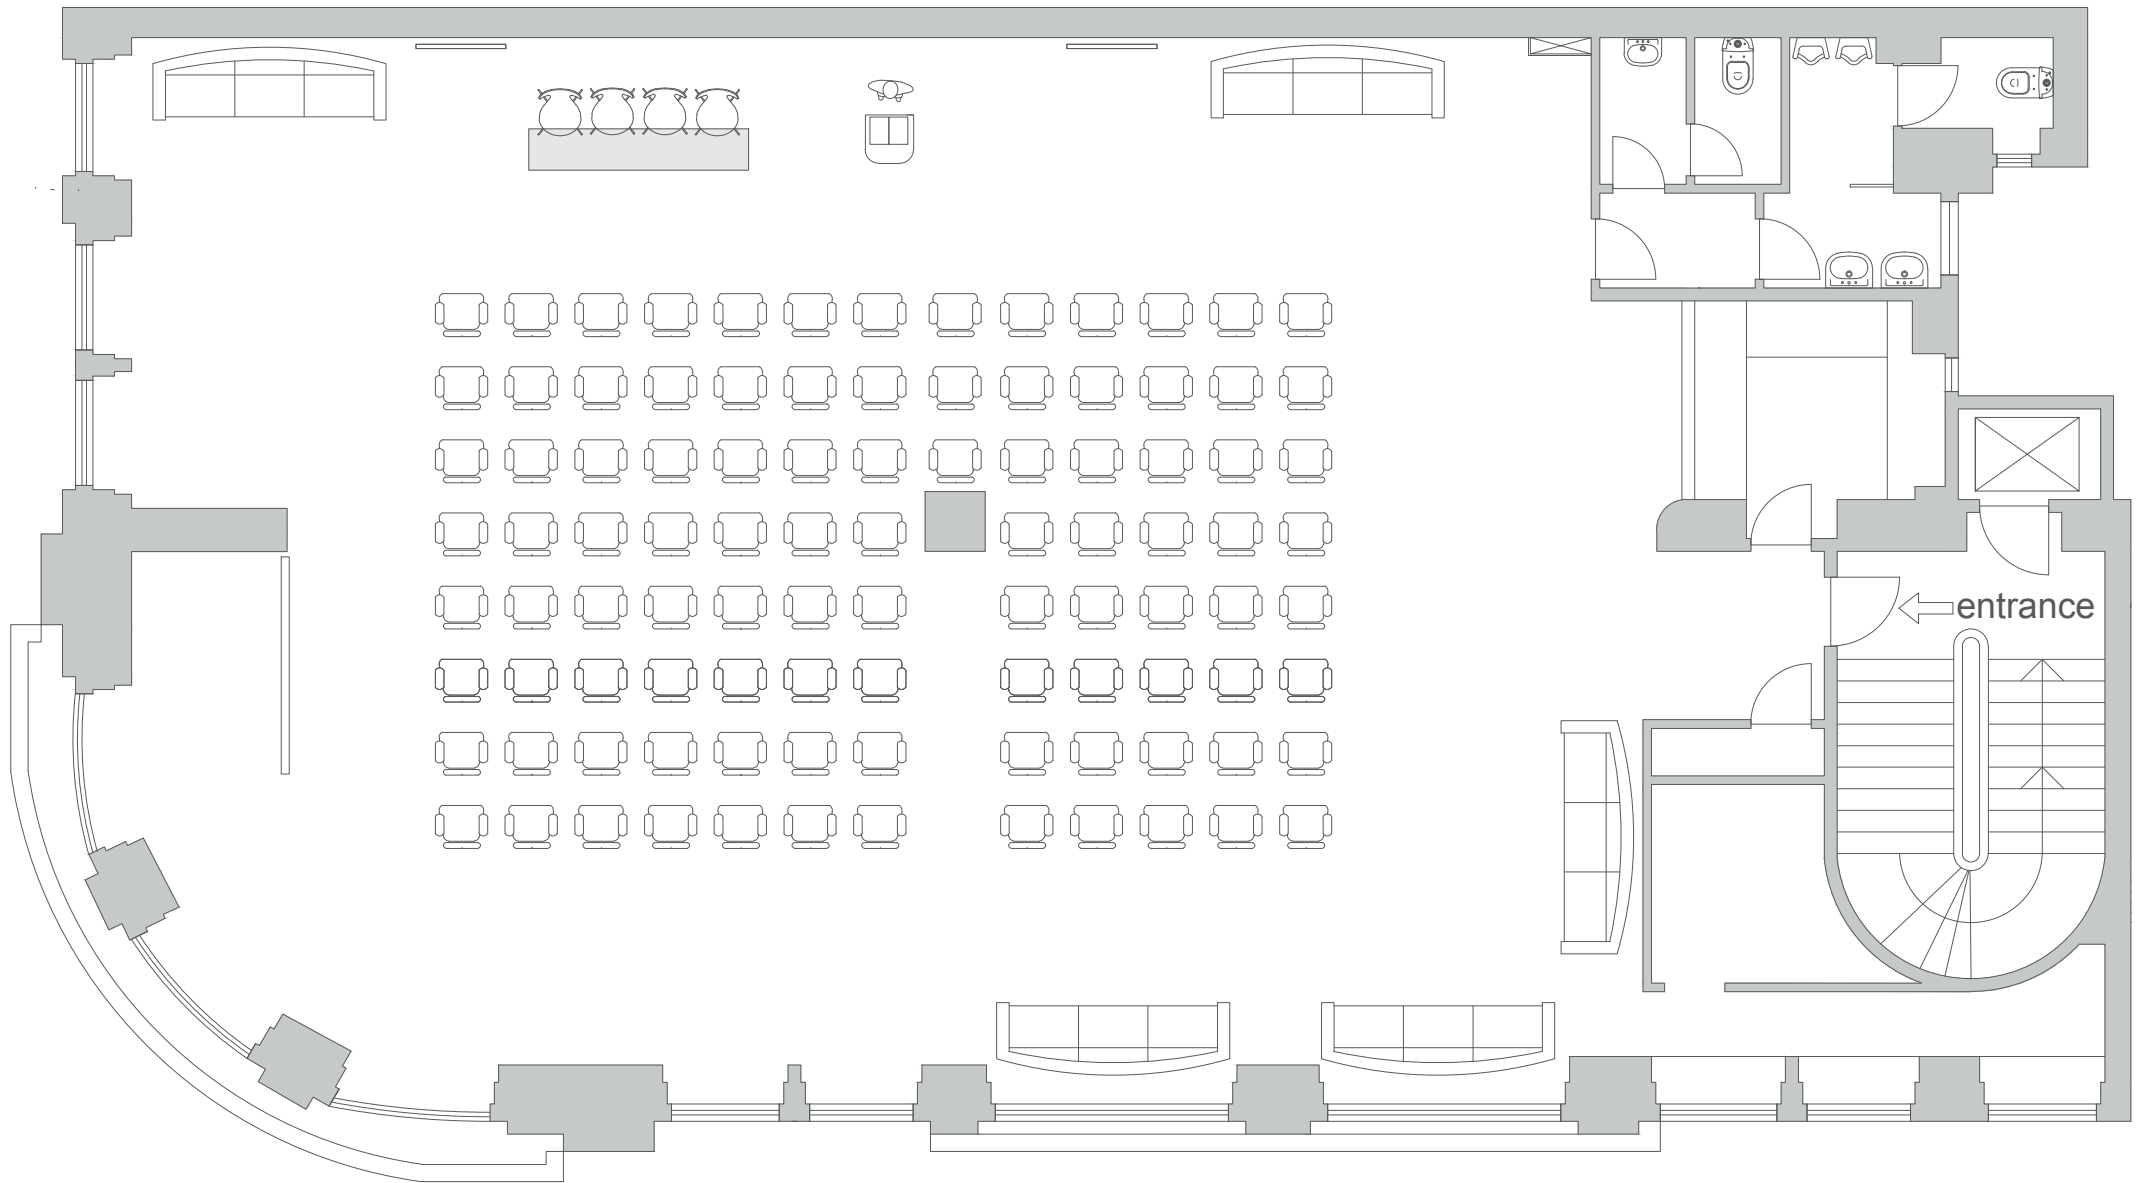

ROOM CONFIGURATION

seminars / conferences without support tables

capacity: 99 people

area: 192m² (17m x 11.4m) ; height 3.80m

ROOM CONFIGURATION

seminars / conferences without support tables

capacity: 99 people

area: 192m² (17m x 11.4m) ; height 3.80m